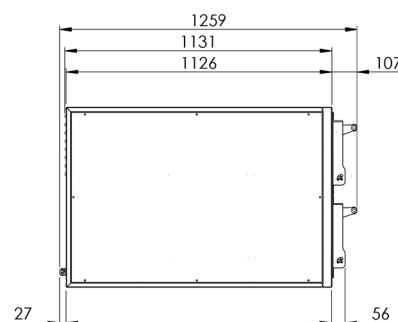

Technical data sheet

Product features

Pizza pec dvoupatrová

Model	SAP Code	00015042
--------------	-----------------	----------

SAP Code	00015042	Net Height [mm]	958
Net Width [mm]	1022	Net Weight [kg]	145.00
Net Depth [mm]	1312	Power electric [kW]	14.400

Technical data sheet

Technical drawing

Pizza pec dvoupatrová

Model

SAP Code

00015042

Technical data sheet

Technical parameters

2. Net Width [mm]:

1022

6. Gross Weight [kg]:

165.00

3. Net Depth [mm]:

1312

7. Power electric [kW]:

14.400

4. Net Height [mm]:

958