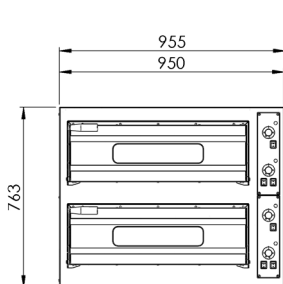

Technical data sheet

Product features

Pizza pec dvoupatrová

Model	SAP Code	00015042
--------------	-----------------	----------

SAP Code	00015042	Net Height [mm]	958
Net Width [mm]	1022	Net Weight [kg]	145.00
Net Depth [mm]	1312	Power electric [kW]	14.400

Technical data sheet

Technical drawing

Pizza pec dvoupatrová

Model

SAP Code

00015042

Technical data sheet

Technical parameters

2. Net Width [mm]:

1022

6. Gross Weight [kg]:

165.00

3. Net Depth [mm]:

1312

7. Power electric [kW]:

14.400

4. Net Height [mm]:

958