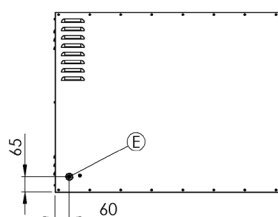

Technical data sheet

Product features

Pizza pec dvoupatrová

Model	SAP Code	00015042
--------------	-----------------	----------

SAP Code	00015042	Net Height [mm]	958
Net Width [mm]	1022	Net Weight [kg]	145.00
Net Depth [mm]	1312	Power electric [kW]	14.400

Technical data sheet

Technical drawing

Pizza pec dvoupatrová

Model

SAP Code

00015042

Technical data sheet

Technical parameters

2. Net Width [mm]:

1022

6. Gross Weight [kg]:

165.00

3. Net Depth [mm]:

1312

7. Power electric [kW]:

14.400

4. Net Height [mm]:

958